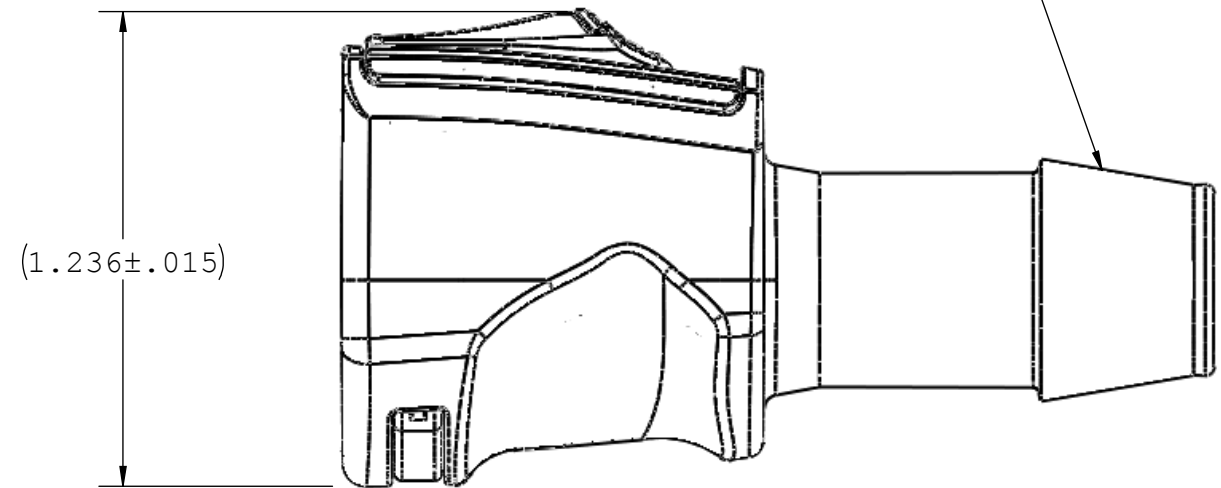

NOTES: FOR ADDITIONAL DETAILS, PLEASE CONTACT VP CUSTOMER SERVICE
 DIMENSIONS MARKED \square ARE CONTROL DIMENSIONS

REVISIONS			
REV.	DESCRIPTION	DATE	APPROVED
A1	INITIAL RELEASE FOR TOOLING	02-05-13	H.L

INSTRUMENT QUALITY PART. NO PARTING LINE PERMITTED ON THIS CONICAL SURFACE

UNLESS OTHERWISE SPECIFIED DIMENSIONS ARE IN INCHES TOLERANCES ARE:		VALUE PLASTICS, INC			
FRACTIONS	DECIMAL				
± .XX	± .01	± 1°	DESCRIPTION:	RQX Series Female Open Flow Connector, 600 Series Barb, 1/2" (12.5 mm) ID Tubing	
± .XXX	± .005		SIZE:	B	
± .XXXX	± .001		SCALE:	NTS	
DO NOT SCALE DRAWING		VER:	DWG. NO.	1033254	
DRAWN BY:	DATE:	REV:		REV	
Frank.Lombardi	10/6/2014			A1	
MANAGER:		© 2013 VALUE PLASTICS, INC		SHEET: 1 OF 1	
Huadong Lou					