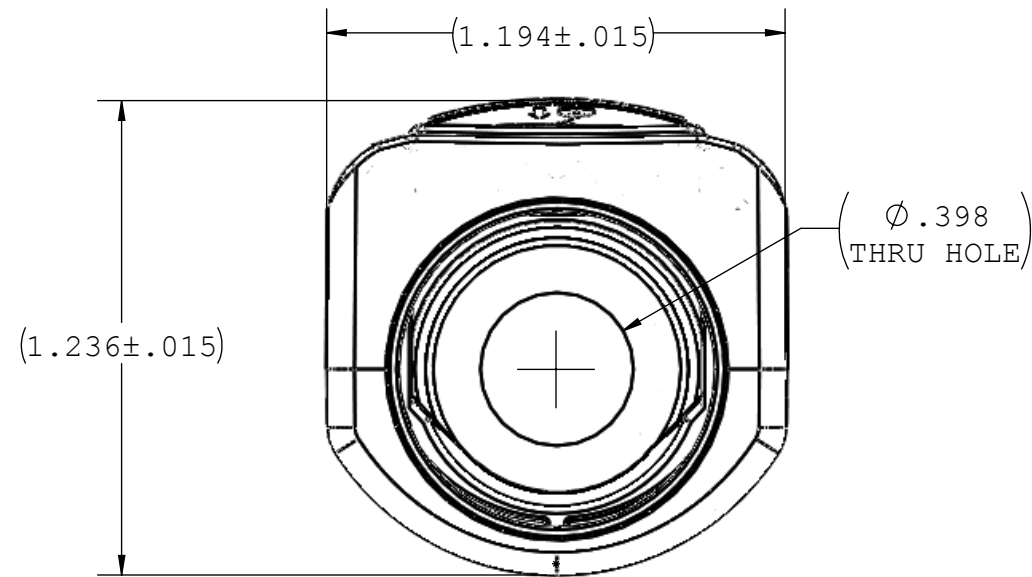

NOTES: FOR ADDITIONAL DETAILS, PLEASE CONTACT VP CUSTOMER SERVICE
 DIMENSIONS MARKED \square ARE CONTROL DIMENSIONS

REVISIONS			
REV.	DESCRIPTION	DATE	APPROVED
A1	INITIAL RELEASE FOR TOOLING	02-05-13	H.L

INSTRUMENT QUALITY PART. NO PARTING LINE PERMITTED ON THIS CONICAL SURFACE

UNLESS OTHERWISE SPECIFIED DIMENSIONS ARE IN INCHES TOLERANCES ARE:		VALUE PLASTICS, INC			
FRACTIONS	DECIMAL				
± .XX	± .01	± 1°	DESCRIPTION:	RQX Series Female Open Flow Connector, 600 Series Barb, 1/2" (12.5 mm) ID Tubing	
± .XXX	± .005		SIZE:	B	
± .XXXX	± .001		SCALE:	NTS	
DO NOT SCALE DRAWING		VER:	DWG. NO.	1033254	
DRAWN BY:	DATE:	REV:		REV	
Frank.Lombardi	10/6/2014			A1	
MANAGER:		© 2013 VALUE PLASTICS, INC		SHEET: 1 OF 1	
Huadong Lou					