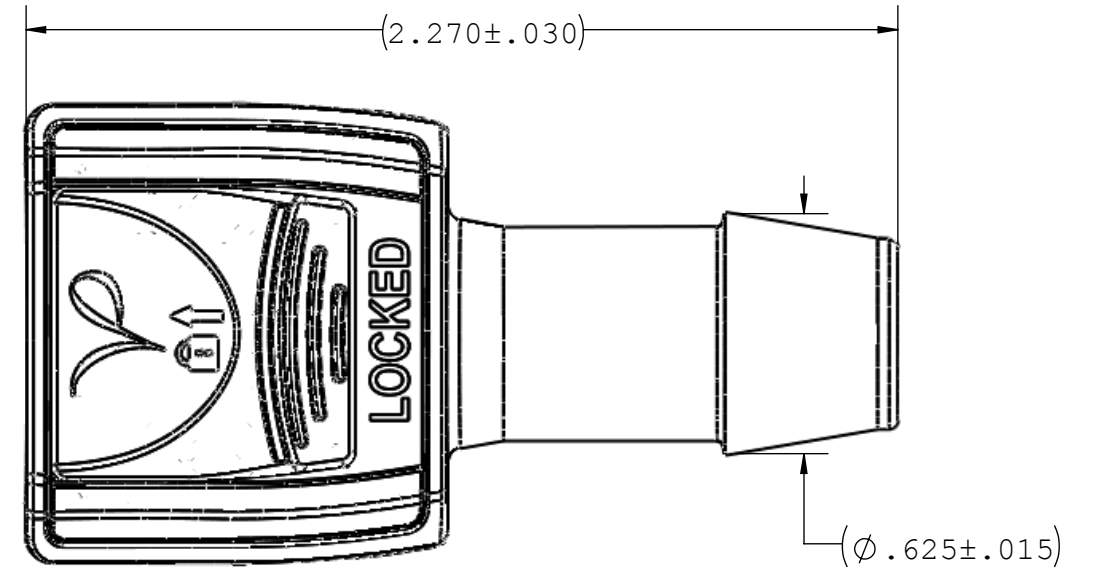

NOTES: FOR ADDITIONAL DETAILS, PLEASE CONTACT VP CUSTOMER SERVICE
 DIMENSIONS MARKED \square ARE CONTROL DIMENSIONS

REVISIONS			
REV.	DESCRIPTION	DATE	APPROVED
A1	INITIAL RELEASE FOR TOOLING	02-05-13	H.L

INSTRUMENT QUALITY PART. NO PARTING LINE PERMITTED ON THIS CONICAL SURFACE

UNLESS OTHERWISE SPECIFIED DIMENSIONS ARE IN INCHES TOLERANCES ARE:		VALUE PLASTICS, INC			
FRACTIONS	DECIMAL				
± .XX	± .01	± 1°	DESCRIPTION:	RQX Series Female Open Flow Connector, 600 Series Barb, 1/2" (12.5 mm) ID Tubing	
± .XXX	± .005		SIZE:	B	
± .XXXX	± .001		SCALE:	NTS	
DO NOT SCALE DRAWING		VER:	DWG. NO.	1033254	
DRAWN BY:	DATE:	REV:		REV	
Frank.Lombardi	10/6/2014			A1	
MANAGER:		© 2013 VALUE PLASTICS, INC		SHEET: 1 OF 1	
Huadong Lou					