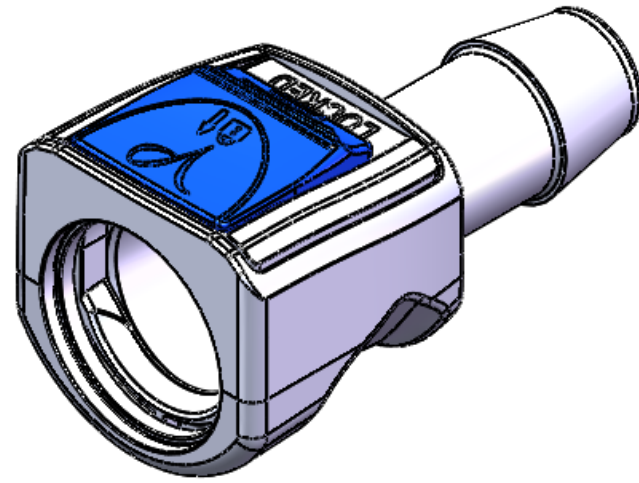

NOTES: FOR ADDITIONAL DETAILS, PLEASE CONTACT VP CUSTOMER SERVICE
 DIMENSIONS MARKED \square ARE CONTROL DIMENSIONS

REVISIONS			
REV.	DESCRIPTION	DATE	APPROVED
A1	INITIAL RELEASE FOR TOOLING	02-05-13	H.L

INSTRUMENT QUALITY PART. NO PARTING LINE PERMITTED ON THIS CONICAL SURFACE

UNLESS OTHERWISE SPECIFIED DIMENSIONS ARE IN INCHES TOLERANCES ARE:		VALUE PLASTICS, INC			
FRACTIONS	DECIMAL				
± .XX	± .01	± 1°	DESCRIPTION:	RQX Series Female Open Flow Connector, 600 Series Barb, 1/2" (12.5 mm) ID Tubing	
± .XXX	± .005		SIZE:	B	
± .XXXX	± .001		SCALE:	NTS	
DO NOT SCALE DRAWING		VER:	DWG. NO.	1033254	
DRAWN BY:	DATE:	REV:		REV	
Frank.Lombardi	10/6/2014			A1	
MANAGER:		© 2013 VALUE PLASTICS, INC		SHEET: 1 OF 1	
Huadong Lou					